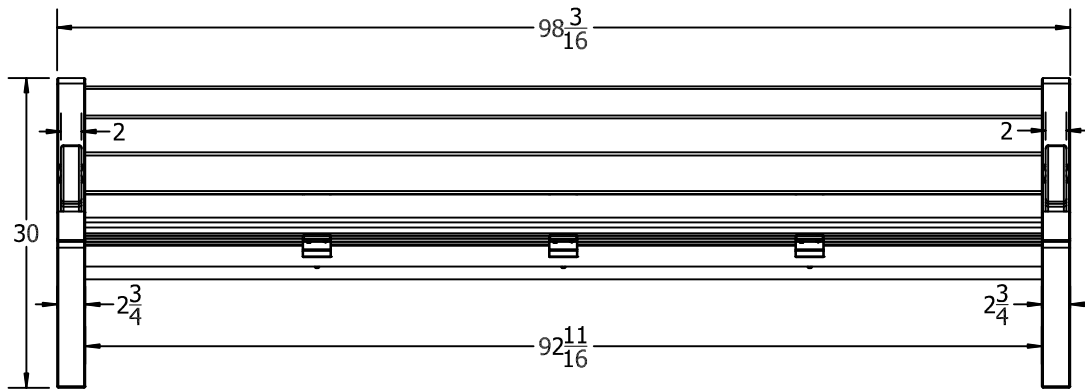

TOP VIEW

FRONT VIEW

SIDE VIEW

3D ISOMETRIC VIEW

INSERT COLOR CODE IN PRODUCT NUMBER
 CEDAR= CED, GRAY= GRA, GREEN= GRE, BLACK= BLA,
 BLUE= BLU, BROWN=BRO, RED= RED, WHITE=WHI

EXAMPLE: CEDAR HERITAGE 8 FT. BENCH W/
 BLACK FRAME = PB 8CEDBFHER