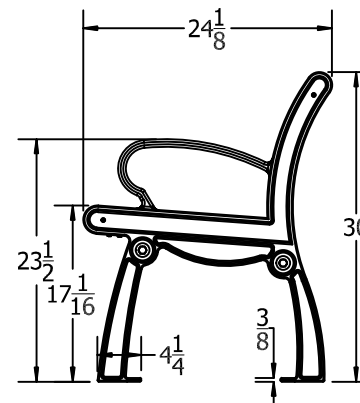

TOP VIEW

FRONT VIEW

SIDE VIEW

3D ISOMETRIC VIEW

INSERT COLOR CODE IN PRODUCT NUMBER
 CEDAR= CED, GRAY= GRA, GREEN= GRE, BLACK= BLA,
 BLUE= BLU, BROWN=BRO, RED= RED, WHITE=WHI

EXAMPLE: CEDAR HERITAGE 8 FT. BENCH W/
 BLACK FRAME = PB 8CEDBFHER