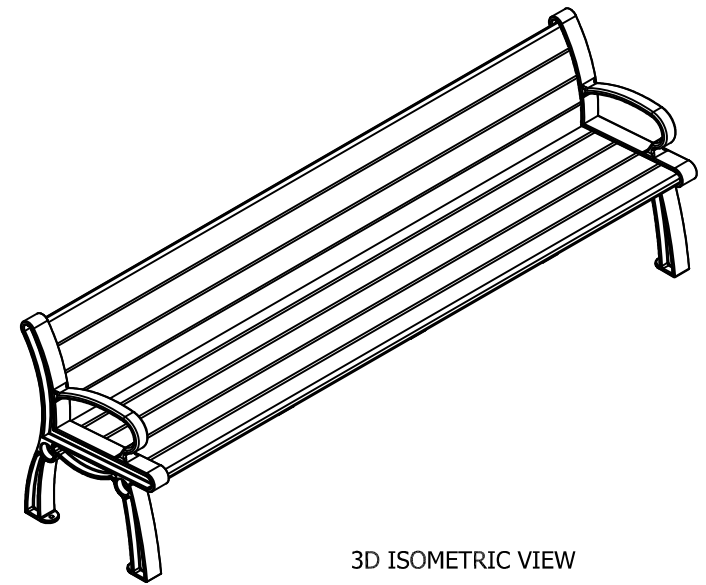

TOP VIEW

FRONT VIEW

SIDE VIEW

3D ISOMETRIC VIEW

INSERT COLOR CODE IN PRODUCT NUMBER
 CEDAR= CED, GRAY= GRA, GREEN= GRE, BLACK= BLA,
 BLUE= BLU, BROWN=BRO, RED= RED, WHITE=WHI

EXAMPLE: CEDAR HERITAGE 8 FT. BENCH W/
 BLACK FRAME = PB 8CEDBFHER